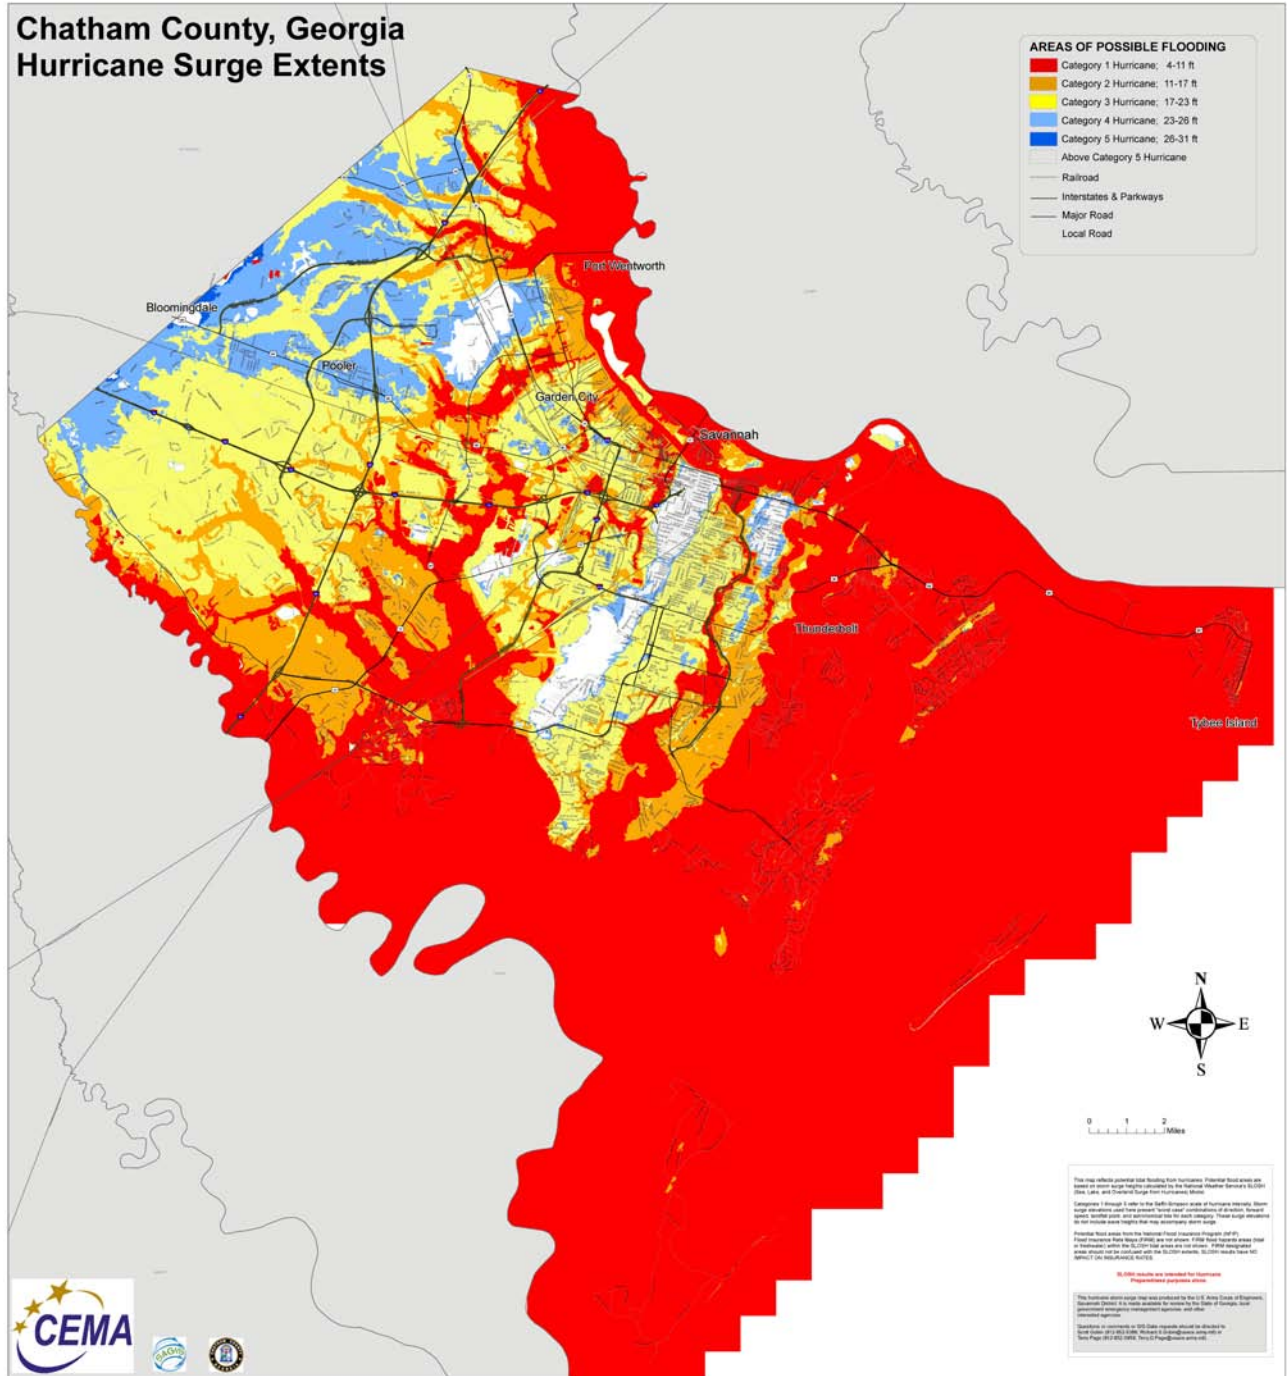

APPENDIX 4
 CHATHAM COUNTY STORM SURGE MAP

THIS PAGE INTENTIONALLY BLANK