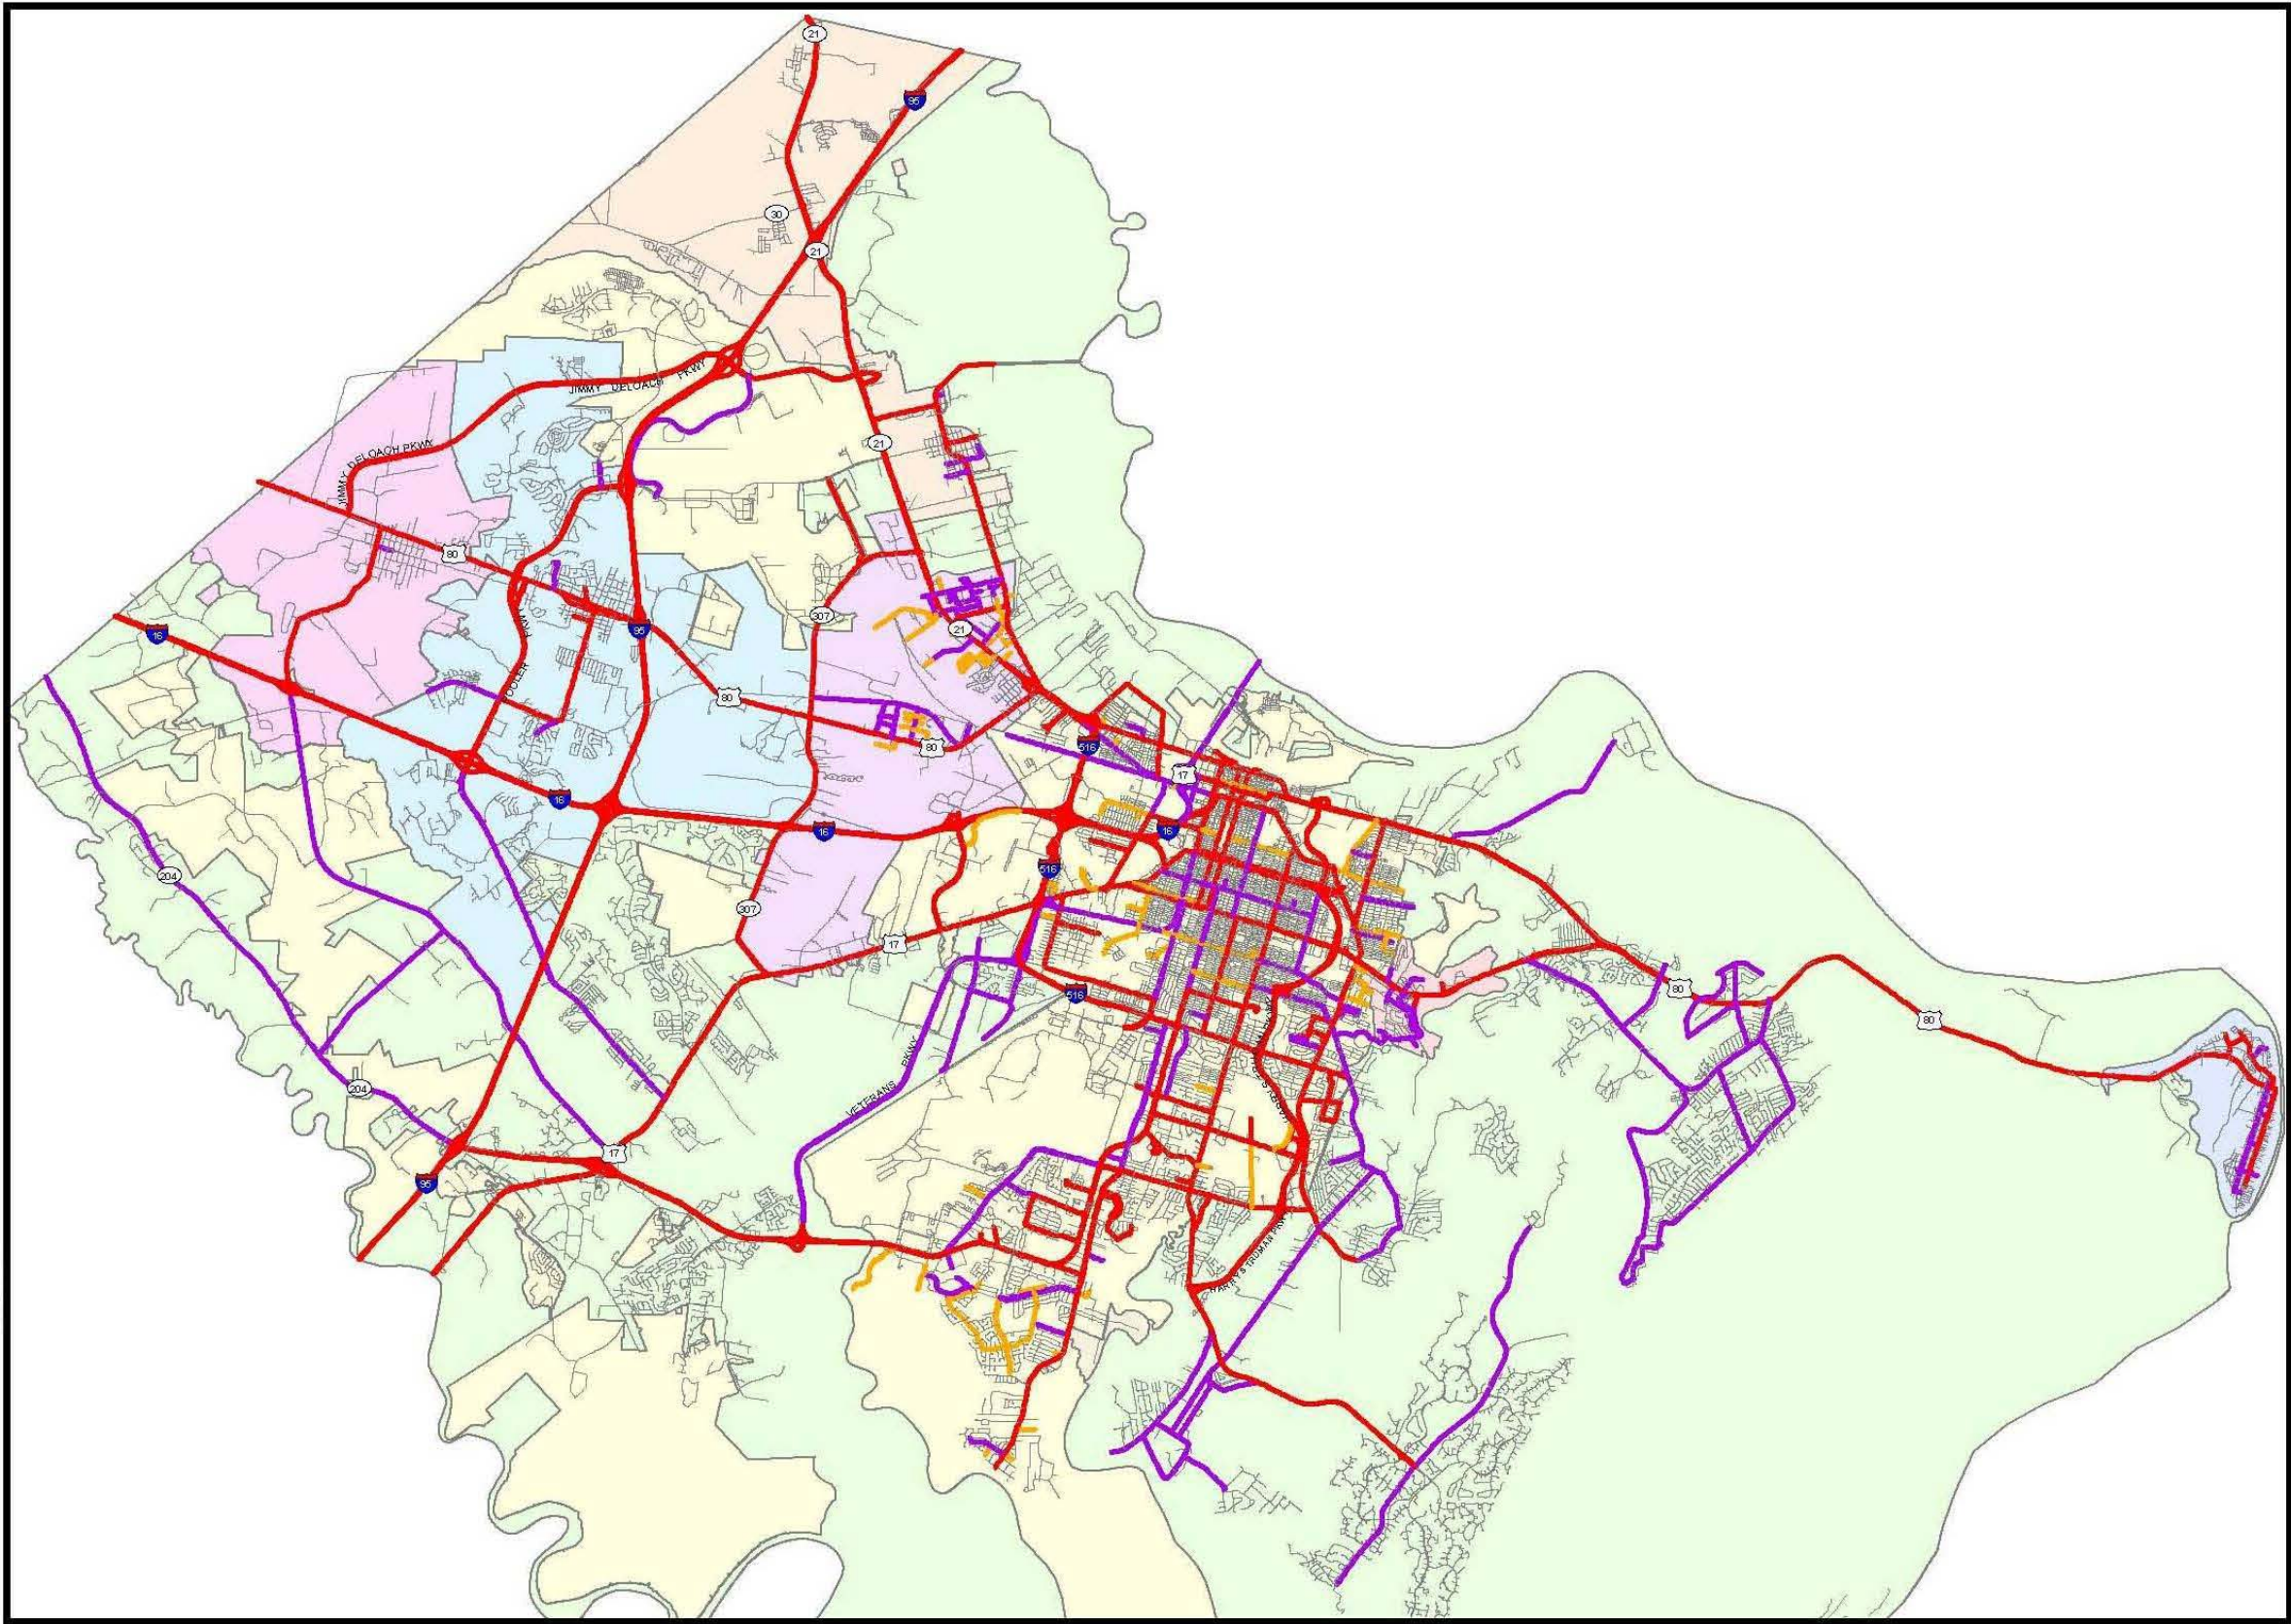

DRP ANNEX B: COUNTY ROAD CLEARING PRIORITIES

0 2.5 5 10 Miles

LEGEND

	Re-entry Routes		Municipality
	Priority 1		Savannah
	Priority 2		Thunderbolt
	Priority 3		Tybee Island
	Other Roads		Unincorporated Chatham
			Vernonburg